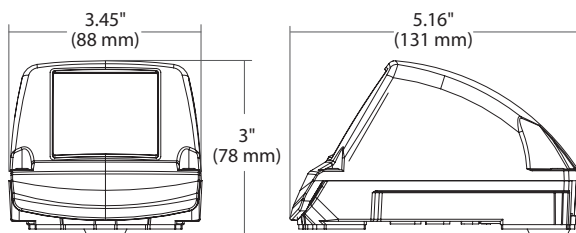

Mechanical/General

Enclosure Material	Solid aluminum alloy, powder coated
Viewing Window	Impact-resistant polycarbonate, scratch-resistant UV protected
Mounting Options	Surface or mounting post
Wiring Options	20'(6m), 50'(15m), 75'(23m)
Gimbal	Rotate: 360°, Pan: 7.5°, Tilt: 10 ~ 37.5°
Dimensions (WxLxH)	3.45 x 5.16 x 3" (88 x 131 x 78 mm)
Weight	1.22lb (554g)

Electrical

Resolution	Main Stream: 1280x720 (720p), 16:9 aspect ratio Second Stream: 320x180, 16:9 aspect ratio
Camera Sensitivity	0.7 lux at F2.0, 0 lux IR on at TDN (B/W), 0 lux (IR on)

Backlight Compensation (BLC)	On/off
Wide Dynamic Range (WDR)	
IR	4 LEDs - On/off
Power Consumption	5.2 W (max.)
Voltage Range	9 to 14 VDC (powered by DVR)
Transient Protection	1.5 kW

Environmental

Environmental Rating	IP67
Operating Temperature	-40 to 122°F (-40 to 50°C)

Approvals

Emissions	FCC
-----------	-----

Available Lenses

Code	Size (mm)	F-stop	Viewing Angle (v)	Viewing Angle (h)
03	2.8	F2.0	56°	99°
04	3.6	F2.0	42°	77°
06	6.0	F2.0	26°	47°
16	16.0	F2.5	10°	17°
25	25.0	F2.5	6°	11°