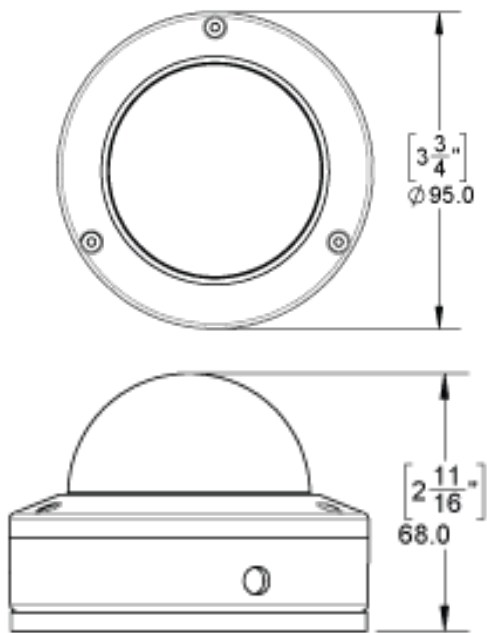

HD1Q

High-Definition Low Profile Dome Camera

Available Lenses		
Focal Length	F-Stop	H / V / D Angle
2.6 mm	F2.0	102/57/121
3.6 mm	F2.6	72/41/85
6.0 mm	F2.0	44/26/51

Mechanical	
Enclosure Material	Solid aluminum alloy
Dome Material	Impact-resistant polycarbonate, anti-glare, scratch-resistant hardcoating, UV protected
Gimbal	Rotate: 360°, Pan: 360°, Tilt: 70° (assuming included Shim Kit is used)
Dimensions	95 x 67 mm
Weight	0.64 lbs (290g)
Optical	
Image Sensor	1/3" CMOS 1.3MP
True Day/Night	IR cut filter
Shutter Speed	Auto
Main Stream Resolution	720p (16:9 aspect ratio)
Electrical	
S/N Ratio	>55dB
Camera Sensitivity	Color: 0.1 lux (F2.0) B&W, IR LED on: 0 lux
Backlight Compensation	On/off (OSD MENU)
IR	12 LEDs (5mm), On/Off by DVR OSD MENU
Power Consumption	1 W (IR off); 2 W (IR on)
Voltage Range	12 VDC ± 10% (powered by DVR)
Transient Protection	1.5 kW
Environmental	
Environmental Rating	IP54
Operational Temperature	-20 to 50°C (-4 to 122°F)