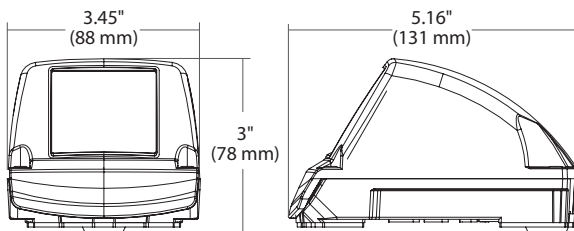

Available Lenses

Code	Size (mm)	F-stop	Viewing Angle (v)	Viewing Angle (h)
03	2.8	F2.0	60°	107°
04	3.6	F2.0	47°	84°
06	6.0	F2.0	29°	51°
16	16.0	F2.5	10°	18°
25	25.0	F2.5	7°	12°