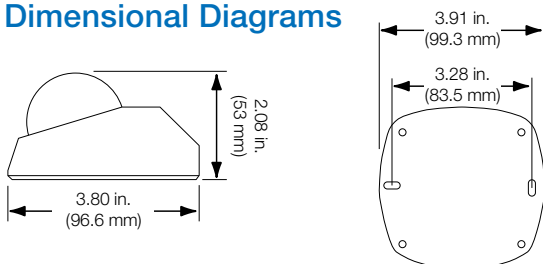

Ordering Information

MVC-9100-28-WI	Mini-Dome Camera w/Audio, 1.3Mpx, IP/Analog, True D/N, IR, 2.8mm Lens, 12VDC/PoE, White
MVC-9100-28-BK	Mini-Dome Camera w/Audio, 1.3Mpx, IP/Analog, True D/N, IR, 2.8mm Lens, 12VDC/PoE, Black
MVC-9100-40-WI	Mini-Dome Camera w/Audio, 1.3Mpx, IP/Analog, True D/N, IR, 4.0mm Lens, 12VDC/PoE, White
MVC-9100-60-WI	Mini-Dome Camera w/Audio, 1.3Mpx, IP/Analog, True D/N, IR, 6.0mm Lens, 12VDC/PoE, White
MVC-9100-80-BK	Mini-Dome Camera w/Audio, 1.3Mpx, IP/Analog, True D/N, IR, 8.0mm Lens, 12VDC/PoE, Black
MVC-9100-FF-BRKT	MVC-9100 Forward-facing Camera Mount Bracket, Black
MVC-9100-28-BK-FF	FF Mini-Dome Camera w/Audio, 1.3Mpx, IP/Analog, True D/N, IR, 2.8mm Lens, 12VDC/PoE, Black
MVC-9102-28-WI	Mini-Dome Camera w/Audio, 2MP, IP/Analog, True D/N, IR, 2.8mm lens, DC 12V 0.3A/POE 0.1A, 32GB, White
MVC-9102-28-BK	Mini-Dome Camera w/Audio, 2MP, IP/Analog, True D/N, IR, 2.8mm lens, DC 12V 0.3A/POE 0.1A, 32GB, Black
MVC-9102-40-WI	Mini-Dome Camera w/Audio, 2MP, IP/Analog, True D/N, IR, 4.0mm lens, DC 12V 0.3A/POE 0.1A, 32GB, White
MVC-9102-60-WI	Mini-Dome Camera w/Audio, 2MP, IP/Analog, True D/N, IR, 6.0mm lens, DC 12V 0.3A/POE 0.1A, 32GB, White
MVC-9102-80-BK	Mini-Dome Camera w/Audio, 2MP, IP/Analog, True D/N, IR, 8.0mm lens, DC 12V 0.3A/POE 0.1A, 32GB, Black

Dimensional Diagrams

interlogix.com/mobileview

Specifications subject to change without notice.

© 2016 United Technologies Corporation.
All rights reserved.

All trademarks are the property of their respective owners.
Interlogix is part of UTC Climate, Controls & Security
a unit of United Technologies Corporation.

2016/08 (LI-2028)