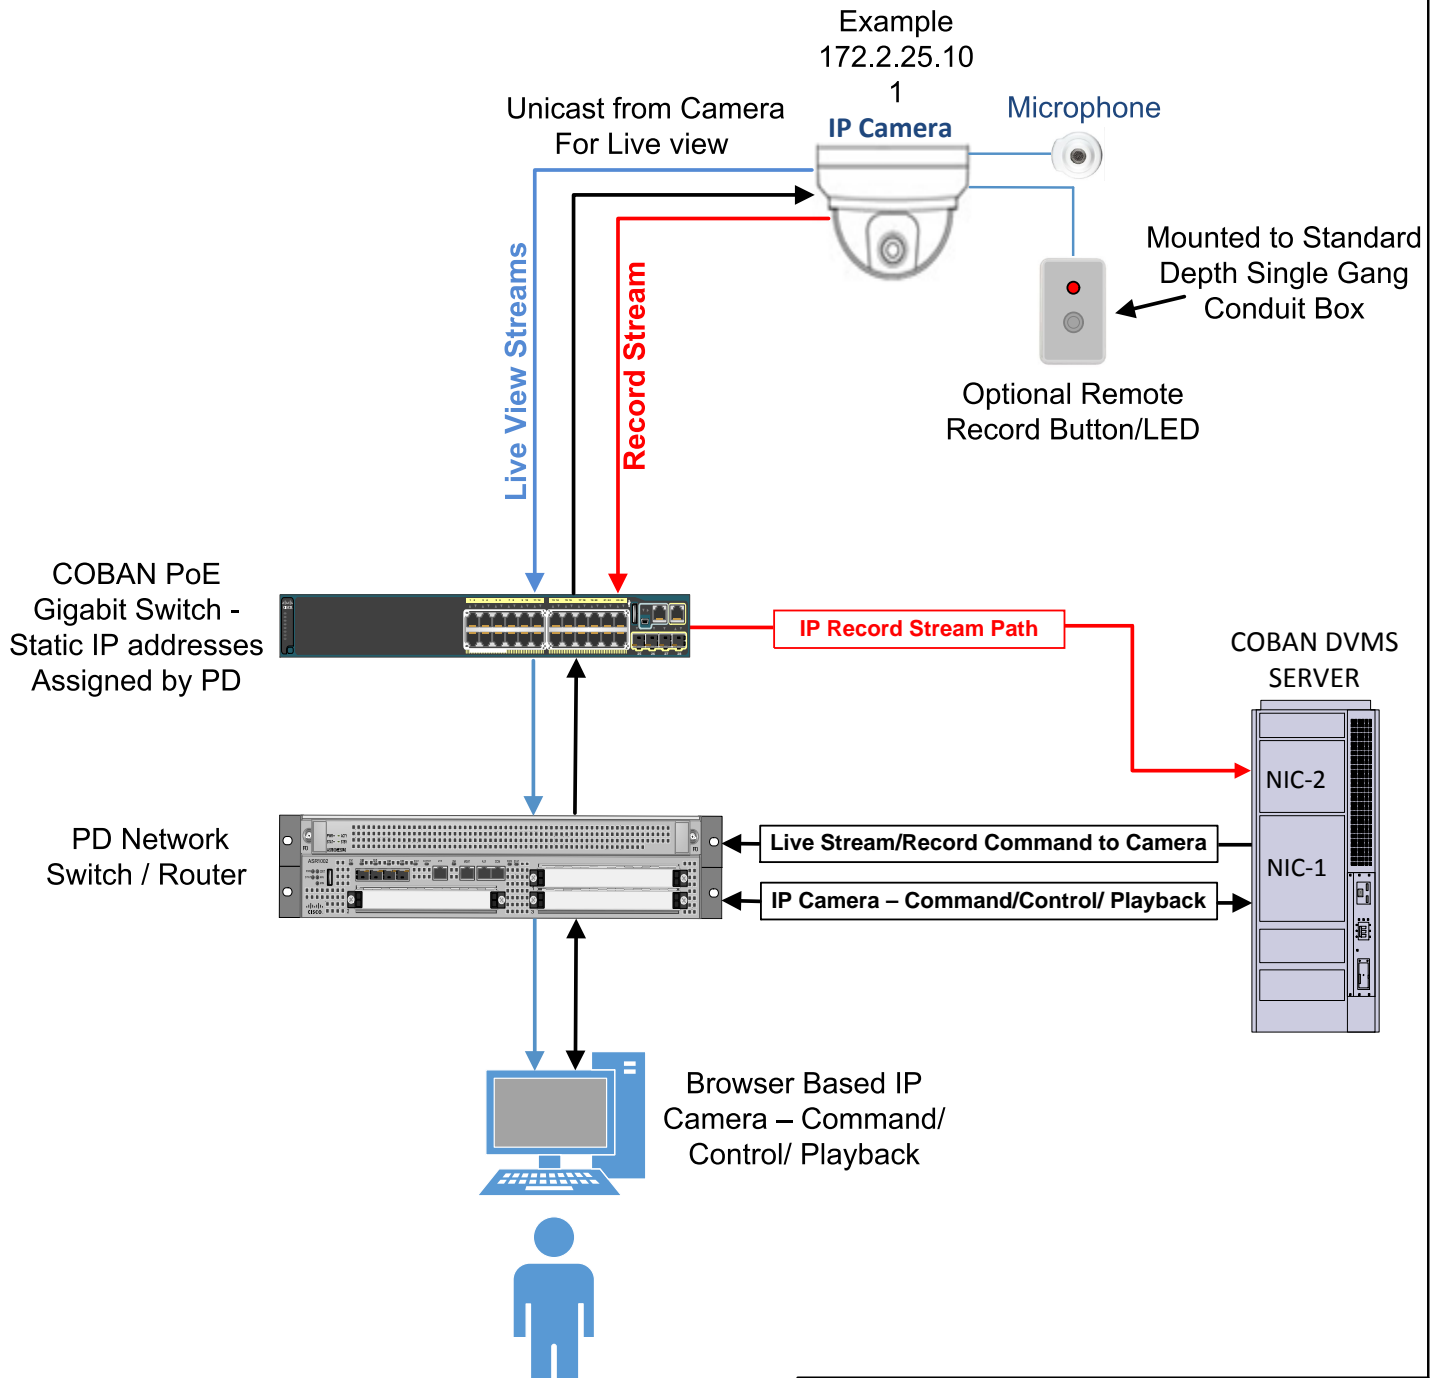

COBAN IP BASED INTERVIEW ROOM SYSTEM DATA FLOW

Camera Static IP addresses Assigned by PD

Notes:

Client PC Requires Web Browser with Silverlight V5 or Later
 Client PC will require Additional IT admin installation for Certificates, trusted sites and registry updates.
 Cisco 10 Port Gigabit PoE Switch Provided
 Cabling - Cat5E/ 6 Required (Cat6 is highly recommended)